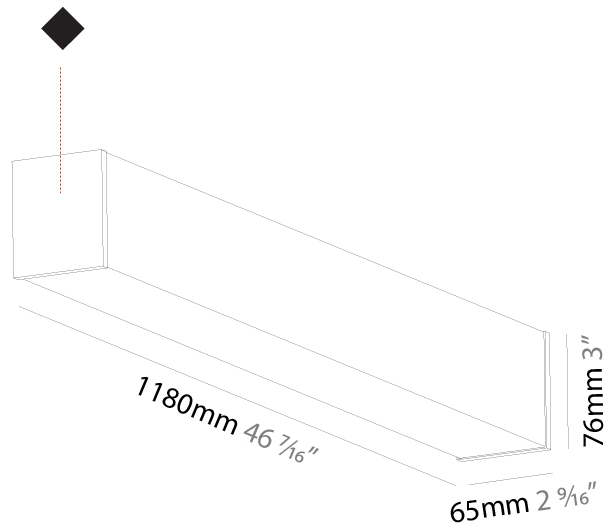

FINO SURFACE

A3D124-

base number	LED Dimming	Color Temperature	Finishes (Diamond)

1. To build a product code in our configurator select the specify button on the base model # product page
2. To build a manual product code on this datasheet choose from the options listed below in blue font and add the suffix to the base model #

GENERAL

Series: Fino
Partner: Prolicht
Division: Architectural
Installation: Surface
Product Type: Linear Profiles
Mounting Location: Ceiling

PHYSICAL

Shape: Rectangle
Length (mm): 1180
Length (in): 46 7/16
Width (mm): 65
Width (in): 2 9/16
Height (mm): 76
Height (in): 3
Weight (kg): 3.294
Weight (lbs): 7.262
Diffuser: PMMA - Opal
Fixture Finish: SSR / BKV / CWI / CRY / HAB / UFT / ITA / RUA / FTG / MYG / LOD / PUS / FRO / FUP / KIA / POP / BLS / SPG / MEY / GOH / CHC / COM / ABZ / JAG / OBR / MOS / ROR
Fixture Material: PMMA / Aluminum

ELECTRICAL

Lamp Type: LED (Zhaga Standard)
Input Wattage (W): 20
Total Output Wattage (W): 16 / 12.8 (3500K)
Dimming: Non-Dimming / Phase Dimming (120Vac only) / 0-10V Dimming
Driver Included: Yes
Driver Location: Integrated
Driver Type: Constant Current - 120 / 277Vac
Driver Class: Class 2
Input Voltage (V): 120 - 277
Constant Current (MA): 350 / 400 (3500K)

LED

Color Temperature (°K): 3000 / 3500 / 4000
Max. Delivered Lumen (lm): 2280 / 2362 / 2410
CRI: >80 CRI
Lamp Life (hrs): 50000

OPTICAL

RATINGS AND CERTIFICATIONS

Certified By: Certified for North American Standards
IP rating: IP20