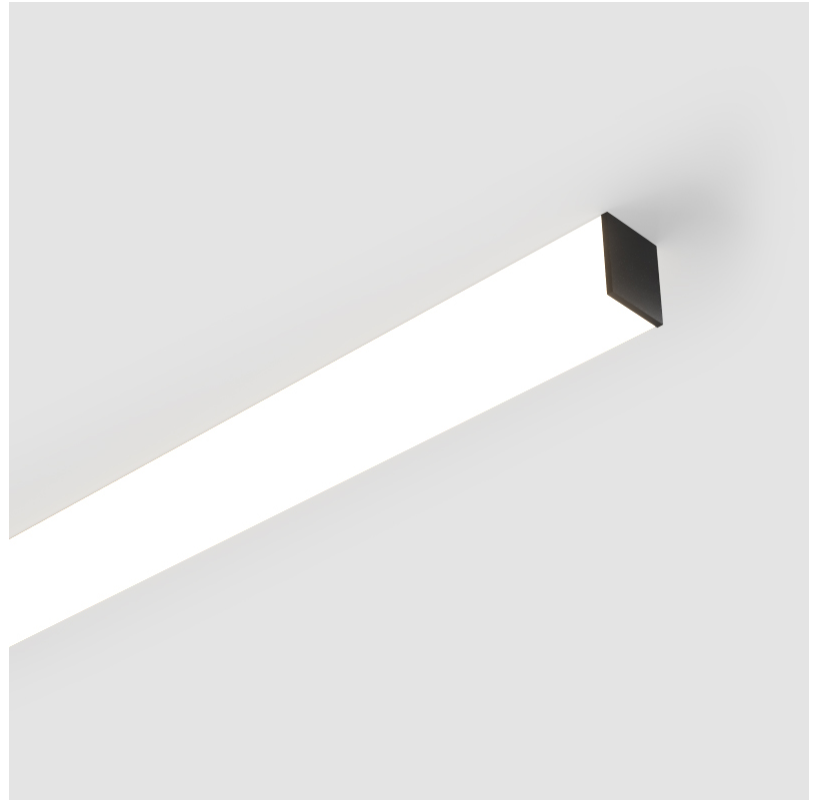

FINO SURFACE

A3D126-

base number	LED	Color	Finishes
	Dimming	Temperature	(Diamond)

1. To build a product code in our configurator select the specify button on the base model # product page
2. To build a manual product code on this datasheet choose from the options listed below in blue font and add the suffix to the base model #

GENERAL

Series: Fino
Partner: Prolicht
Division: Architectural
Installation: Surface
Product Type: Linear Profiles
Mounting Location: Ceiling

PHYSICAL

Shape: Rectangle
Length (mm): 1740
Length (in): 68 1/2
Width (mm): 65
Width (in): 2 9/16
Height (mm): 76
Height (in): 3
Weight (kg): 4.665
Weight (lbs): 10.284
Diffuser: PMMA - Opal
Fixture Finish: SSR / BKV / CWI / CRY / HAB / UFT / ITA / RUA / FTG / MYG / LOD / PUS / FRO / FUP / KIA / POP / BLS / SPG / MEY / GOH / CHC / COM / ABZ / JAG / OBR / MOS / ROR
Fixture Material: PMMA / Aluminum

ELECTRICAL

Lamp Type: LED (Zhaga Standard)
Input Wattage (W): 30
Total Output Wattage (W): 24 / 19.2 (3500K)
Dimming: Non-Dimming / Phase Dimming (120Vac only) / 0-10V Dimming
Driver Included: Yes
Driver Location: Integrated
Driver Type: Constant Current - 120 / 277Vac
Driver Class: Class 2
Input Voltage (V): 120 - 277
Constant Current (MA): 350 / 600 (3500K)

LED

Color Temperature (°K): 3000 / 3500 / 4000
Max. Delivered Lumen (lm): 3430 / 3548 / 3620
CRI: >80 CRI
Lamp Life (hrs): 50000

OPTICAL

RATINGS AND CERTIFICATIONS

Certified By: Certified for North American Standards
IP rating: IP20