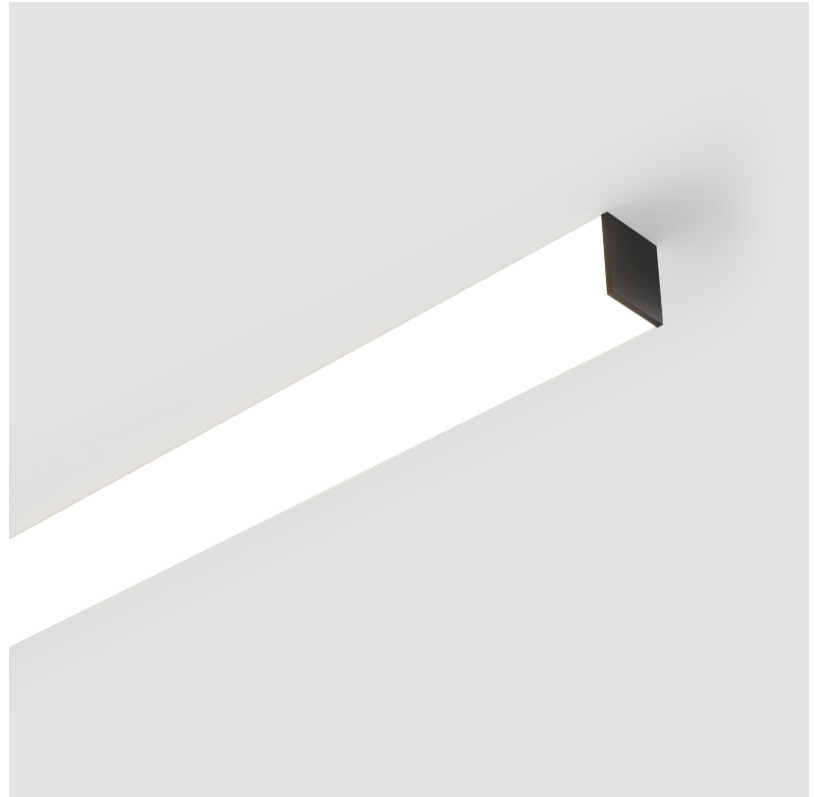

FINO SURFACE

A3D125-

base number   LED Dimming   Color Temperature   Finishes (Diamond)

1. To build a product code in our configurator select the specify button on the base model # product page
2. To build a manual product code on this datasheet choose from the options listed below in blue font and add the suffix to the base model #

GENERAL

Series: Fino
Partner: Prolicht
Division: Architectural
Installation: Surface
Product Type: Linear Profiles
Mounting Location: Ceiling

PHYSICAL

Shape: Rectangle
Length (mm): 1460
Length (in): 57 1/2
Width (mm): 65
Width (in): 2 9/16
Height (mm): 76
Height (in): 3
Weight (kg): 3.974
Weight (lbs): 8.761
Diffuser: PMMA - Opal
Fixture Finish: SSR / BKV / CWI / CRY / HAB / UFT / ITA / RUA / FTG / MYG / LOD / PUS / FRO / FUP / KIA / POP / BLS / SPG / MEY / GOH / CHC / COM / ABZ / JAG / OBR / MOS / ROR
Fixture Material: PMMA / Aluminum

ELECTRICAL

Lamp Type: LED (Zhaga Standard)
Input Wattage (W): 25
Total Output Wattage (W): 20 / 16 (3500K)
Dimming: Non-Dimming / Phase Dimming (120Vac only) / 0-10V Dimming
Driver Included: Yes
Driver Location: Integrated
Driver Type: Constant Current - 120 / 277Vac
Driver Class: Class 2
Input Voltage (V): 120 - 277
Constant Current (MA): 350 / 500 (3500K)

LED

Color Temperature (°K): 3000 / 3500 / 4000
Max. Delivered Lumen (lm): 2850 / 2960 / 3020
CRI: >80 CRI
Lamp Life (hrs): 50000

OPTICAL

RATINGS AND CERTIFICATIONS

Certified By: Certified for North American Standards
IP rating: IP20