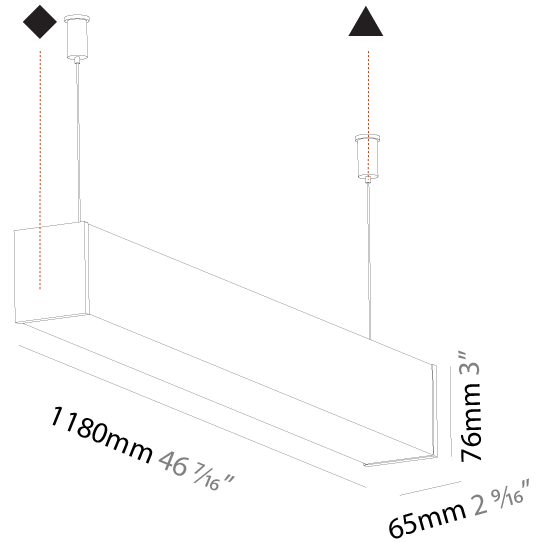

GENERAL

Series: Fino
Partner: Prolicht
Division: Architectural
Installation: Suspension
Product Type: Linear Profiles
Mounting Location: Ceiling

PHYSICAL

Shape: Rectangle
Length (mm): 1180
Length (in): 46 ⁷/₁₆
Width (mm): 65
Width (in): 2 ⁹/₁₆
Height (mm): 76
Height (in): 3
Max. Overall Height (mm): 2076
Max. Overall Height (in): 81 ³/₄
Weight (kg): 3.634
Weight (lbs): 8.011
Diffuser: PMMA - Opal
Fixture Finish: [SSR / BKV / CWI / CRY / HAB / UFT / ITA / RUA / FTG / MYG / LOD / PUS / FRO / FUP / KIA / POP / BLS / SPG / MEY / GOH / CHC / COM / ABZ / JAG / OBR / MOS / ROR](#)
Fixture Material: PMMA / Aluminum
Cable Details: [2000mm or 4000mm Transparent Cable](#)
Upon Request: Cable colour - White / Black / Orange / Red

ELECTRICAL

Lamp Type: LED (Zhaga Standard)
Input Wattage (W): 20
Total Output Wattage (W): 16 / 12.8 (3500K)
Dimming: [Non-Dimming / Phase Dimming (120Vac only) / 0-10V Dimming](#)
Driver Included: Yes
Driver Location: Integrated
Driver Type: Constant Current - 120 / 277Vac
Driver Class: Class 2
Input Voltage (V): 120 - 277
Constant Current (MA): 350 / 400 (3500K)

LED

Color Temperature (°K): [3000 / 3500 / 4000](#)
Max. Delivered Lumen (lm): 2280 / 2362 / 2410
CRI: >80 CRI
Lamp Life (hrs): 50000

OPTICAL

RATINGS AND CERTIFICATIONS

Certified By: Certified for North American Standards
IP rating: IP20