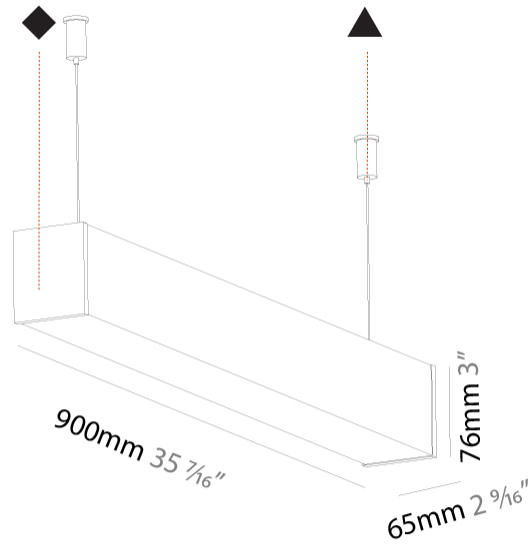

GENERAL

Series: Fino
Partner: Prolicht
Division: Architectural
Installation: Suspension
Product Type: Linear Profiles
Mounting Location: Ceiling

PHYSICAL

Shape: Rectangle
Length (mm): 900
Length (in): 35 ⁷/₁₆
Width (mm): 65
Width (in): 2 ⁹/₁₆
Height (mm): 76
Height (in): 3
Max. Overall Height (mm): 2076
Max. Overall Height (in): 81 ³/₄
Weight (kg): 2.954
Weight (lbs): 6.512
Diffuser: PMMA - Opal
Fixture Finish: [SSR / BKV / CWI / CRY / HAB / UFT / ITA / RUA / FTG / MYG / LOD / PUS / FRO / FUP / KIA / POP / BLS / SPG / MEY / GOH / CHC / COM / ABZ / JAG / OBR / MOS / ROR](#)
Fixture Material: PMMA / Aluminum
Cable Details: [2000mm or 4000mm Transparent Cable](#)
Upon Request: Cable colour - White / Black / Orange / Red

ELECTRICAL

Lamp Type: LED (Zhaga Standard)
Input Wattage (W): 15
Total Output Wattage (W): 12 / 11.2 (3500K)
Dimming: [Non-Dimming / Phase Dimming (120Vac only) / 0-10V Dimming](#)
Driver Included: Yes
Driver Location: Integrated
Driver Type: Constant Current - 120 / 277Vac
Driver Class: Class 2
Input Voltage (V): 120 - 277
Constant Current (MA): 350 / 375 (3500K)

LED

Color Temperature (°K): [3000 / 3500 / 4000](#)
Max. Delivered Lumen (lm): 1710 / 1774 / 1810
CRI: >80 CRI
Lamp Life (hrs): 50000

OPTICAL

RATINGS AND CERTIFICATIONS

Certified By: Certified for North American Standards
IP rating: IP20