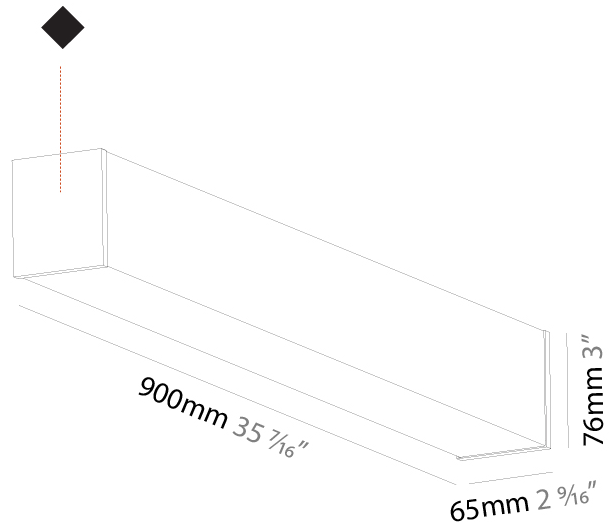

FINO SURFACE

A3D123-

base number	LED	Color	Finishes
	Dimming	Temperature	(Diamond)

1. To build a product code in our configurator select the specify button on the base model # product page
2. To build a manual product code on this datasheet choose from the options listed below in blue font and add the suffix to the base model #

GENERAL

Series: Fino
Partner: Prolicht
Division: Architectural
Installation: Surface
Product Type: Linear Profiles
Mounting Location: Ceiling

PHYSICAL

Shape: Rectangle
Length (mm): 900
Length (in): 35 7/16
Width (mm): 65
Width (in): 2 9/16
Height (mm): 76
Height (in): 3
Weight (kg): 2.664
Weight (lbs): 5.873
Diffuser: PMMA - Opal
Fixture Finish: SSR / BKV / CWI / CRY / HAB / UFT / ITA / RUA / FTG / MYG / LOD / PUS / FRO / FUP / KIA / POP / BLS / SPG / MEY / GOH / CHC / COM / ABZ / JAG / OBR / MOS / ROR
Fixture Material: PMMA / Aluminum

ELECTRICAL

Lamp Type: LED (Zhaga Standard)
Input Wattage (W): 15
Total Output Wattage (W): 12 / 11.2 (3500K)
Dimming: Non-Dimming / Phase Dimming (120Vac only) / 0-10V Dimming
Driver Included: Yes
Driver Location: Integrated
Driver Type: Constant Current - 120 / 277Vac
Driver Class: Class 2
Input Voltage (V): 120 - 277
Constant Current (MA): 350 / 375 (3500K)

LED

Color Temperature (°K): 3000 / 3500 / 4000
Max. Delivered Lumen (lm): 1710 / 1774 / 1810
CRI: >80 CRI
Lamp Life (hrs): 50000

OPTICAL

RATINGS AND CERTIFICATIONS

Certified By: Certified for North American Standards
IP rating: IP20