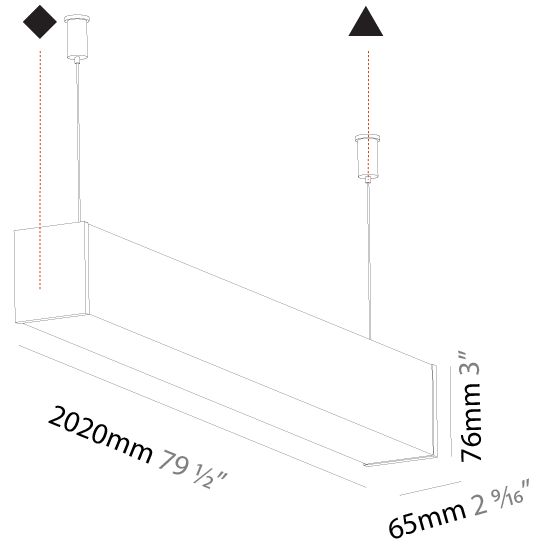

GENERAL

Series: Fino
Partner: Prolicht
Division: Architectural
Installation: Suspension
Product Type: Linear Profiles
Mounting Location: Ceiling

PHYSICAL

Shape: Rectangle
Length (mm): 2020
Length (in): 79 1/2
Width (mm): 65
Width (in): 2 9/16
Height (mm): 76
Height (in): 3
Max. Overall Height (mm): 2076
Max. Overall Height (in): 81 3/4
Weight (kg): 5.669
Weight (lbs): 12.498
Diffuser: PMMA - Opal
Fixture Finish: [SSR / BKV / CWI / CRY / HAB / UFT / ITA / RUA / FTG / MYG / LOD / PUS / FRO / FUP / KIA / POP / BLS / SPG / MEY / GOH / CHC / COM / ABZ / JAG / OBR / MOS / ROR](#)
Fixture Material: PMMA / Aluminum
Cable Details: [2000mm or 6000mm Transparent Cable](#)
Upon Request: Cable colour - White / Black / Orange / Red

ELECTRICAL

Lamp Type: LED (Zhaga Standard)
Input Wattage (W): 35
Total Output Wattage (W): 28 / 22.8 (3500K)
Dimming: [Non-Dimming / Phase Dimming (120Vac only) / 0-10V Dimming](#)
Driver Included: Yes
Driver Location: Integrated
Driver Type: Constant Current - 120 / 277Vac
Driver Class: Class 2
Input Voltage (V): 120 - 277
Constant Current (MA): 350 / 700 (3500K)

LED

Color Temperature (°K): [3000 / 3500 / 4000](#)
Max. Delivered Lumen (lm): 4000 / 4136 / 4220
CRI: >80 CRI
Lamp Life (hrs): 50000

OPTICAL

RATINGS AND CERTIFICATIONS

Certified By: Certified for North American Standards
IP rating: IP20