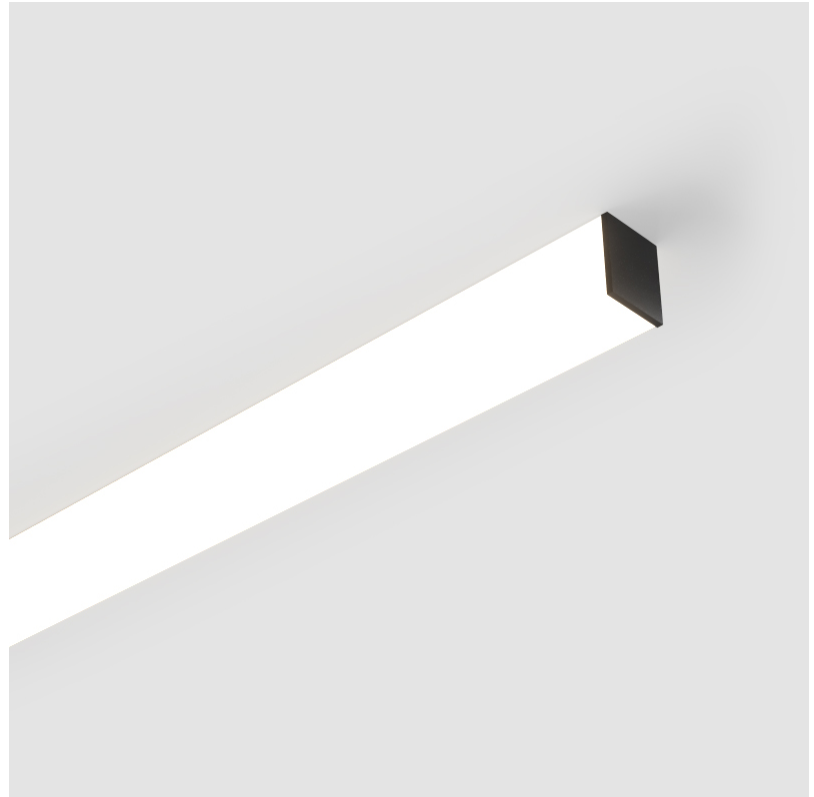

FINO SURFACE

A3D123-

base number	LED	Color	Finishes
	Dimming	Temperature	(Diamond)

1. To build a product code in our configurator select the specify button on the base model # product page
2. To build a manual product code on this datasheet choose from the options listed below in blue font and add the suffix to the base model #

GENERAL

Series: Fino
Partner: Prolicht
Division: Architectural
Installation: Surface
Product Type: Linear Profiles
Mounting Location: Ceiling

PHYSICAL

Shape: Rectangle
Length (mm): 900
Length (in): 35 7/16
Width (mm): 65
Width (in): 2 9/16
Height (mm): 76
Height (in): 3
Weight (kg): 2.664
Weight (lbs): 5.873
Diffuser: PMMA - Opal
Fixture Finish: SSR / BKV / CWI / CRY / HAB / UFT / ITA / RUA / FTG / MYG / LOD / PUS / FRO / FUP / KIA / POP / BLS / SPG / MEY / GOH / CHC / COM / ABZ / JAG / OBR / MOS / ROR
Fixture Material: PMMA / Aluminum

ELECTRICAL

Lamp Type: LED (Zhaga Standard)
Input Wattage (W): 15
Total Output Wattage (W): 12 / 11.2 (3500K)
Dimming: Non-Dimming / Phase Dimming (120Vac only) / 0-10V Dimming
Driver Included: Yes
Driver Location: Integrated
Driver Type: Constant Current - 120 / 277Vac
Driver Class: Class 2
Input Voltage (V): 120 - 277
Constant Current (MA): 350 / 375 (3500K)

LED

Color Temperature (°K): 3000 / 3500 / 4000
Max. Delivered Lumen (lm): 1710 / 1774 / 1810
CRI: >80 CRI
Lamp Life (hrs): 50000

OPTICAL

RATINGS AND CERTIFICATIONS

Certified By: Certified for North American Standards
IP rating: IP20