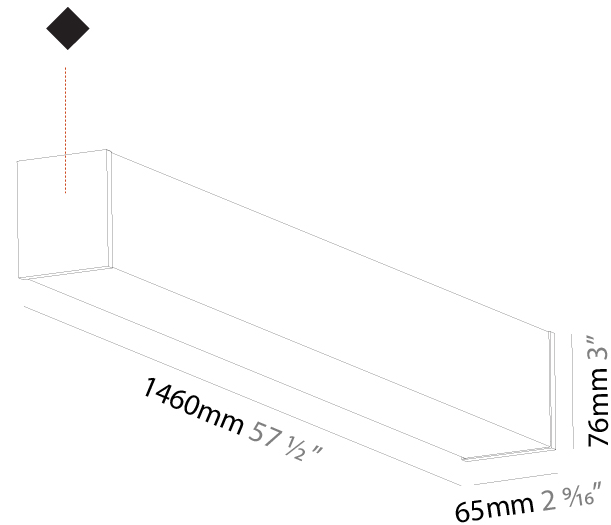

FINO SURFACE

A3D125-

base number   LED Dimming   Color Temperature   Finishes (Diamond)

1. To build a product code in our configurator select the specify button on the base model # product page
2. To build a manual product code on this datasheet choose from the options listed below in blue font and add the suffix to the base model #

GENERAL

Series: Fino
Partner: Prolicht
Division: Architectural
Installation: Surface
Product Type: Linear Profiles
Mounting Location: Ceiling

PHYSICAL

Shape: Rectangle
Length (mm): 1460
Length (in): 57 1/2
Width (mm): 65
Width (in): 2 9/16
Height (mm): 76
Height (in): 3
Weight (kg): 3.974
Weight (lbs): 8.761
Diffuser: PMMA - Opal
Fixture Finish: SSR / BKV / CWI / CRY / HAB / UFT / ITA / RUA / FTG / MYG / LOD / PUS / FRO / FUP / KIA / POP / BLS / SPG / MEY / GOH / CHC / COM / ABZ / JAG / OBR / MOS / ROR
Fixture Material: PMMA / Aluminum

ELECTRICAL

Lamp Type: LED (Zhaga Standard)
Input Wattage (W): 25
Total Output Wattage (W): 20 / 16 (3500K)
Dimming: Non-Dimming / Phase Dimming (120Vac only) / 0-10V Dimming
Driver Included: Yes
Driver Location: Integrated
Driver Type: Constant Current - 120 / 277Vac
Driver Class: Class 2
Input Voltage (V): 120 - 277
Constant Current (MA): 350 / 500 (3500K)

LED

Color Temperature (°K): 3000 / 3500 / 4000
Max. Delivered Lumen (lm): 2850 / 2960 / 3020
CRI: >80 CRI
Lamp Life (hrs): 50000

OPTICAL

RATINGS AND CERTIFICATIONS

Certified By: Certified for North American Standards
IP rating: IP20