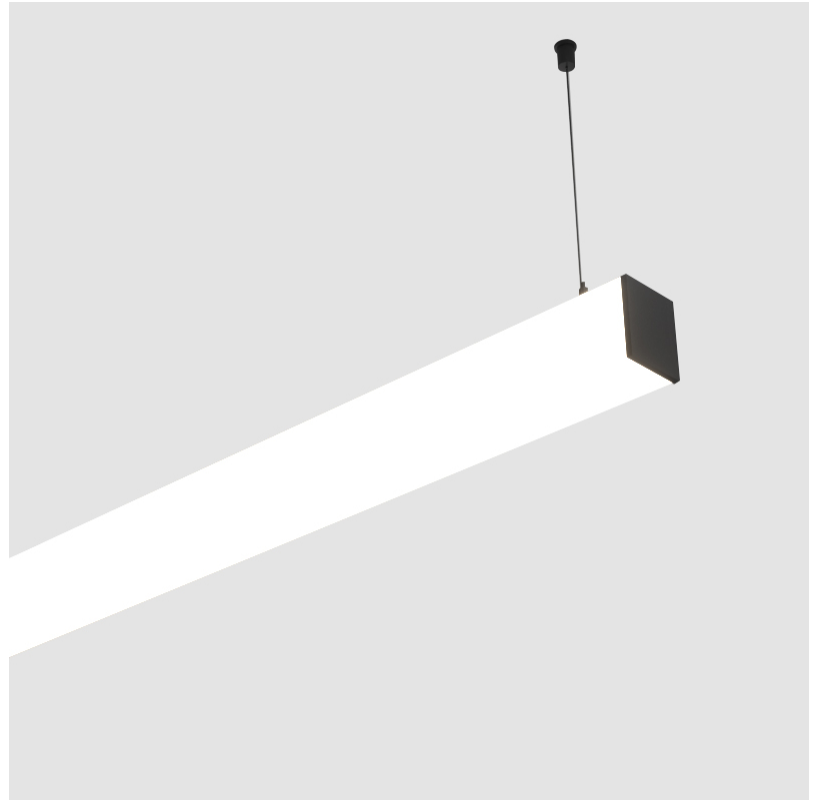

GENERAL

Series: Fino
Partner: Prolicht
Division: Architectural
Installation: Suspension
Product Type: Linear Profiles
Mounting Location: Ceiling

PHYSICAL

Shape: Rectangle
Length (mm): 1180
Length (in): 46 ⁷/₁₆
Width (mm): 65
Width (in): 2 ⁹/₁₆
Height (mm): 76
Height (in): 3
Max. Overall Height (mm): 2076
Max. Overall Height (in): 81 ³/₄
Weight (kg): 3.634
Weight (lbs): 8.011
Diffuser: PMMA - Opal
Fixture Finish: [SSR / BKV / CWI / CRY / HAB / UFT / ITA / RUA / FTG / MYG / LOD / PUS / FRO / FUP / KIA / POP / BLS / SPG / MEY / GOH / CHC / COM / ABZ / JAG / OBR / MOS / ROR](#)
Fixture Material: PMMA / Aluminum
Cable Details: [2000mm or 4000mm Transparent Cable](#)
Upon Request: Cable colour - White / Black / Orange / Red

ELECTRICAL

Lamp Type: LED (Zhaga Standard)
Input Wattage (W): 20
Total Output Wattage (W): 16 / 12.8 (3500K)
Dimming: [Non-Dimming / Phase Dimming (120Vac only) / 0-10V Dimming](#)
Driver Included: Yes
Driver Location: Integrated
Driver Type: Constant Current - 120 / 277Vac
Driver Class: Class 2
Input Voltage (V): 120 - 277
Constant Current (MA): 350 / 400 (3500K)

LED

Color Temperature (°K): [3000 / 3500 / 4000](#)
Max. Delivered Lumen (lm): 2280 / 2362 / 2410
CRI: >80 CRI
Lamp Life (hrs): 50000

OPTICAL

RATINGS AND CERTIFICATIONS

Certified By: Certified for North American Standards
IP rating: IP20