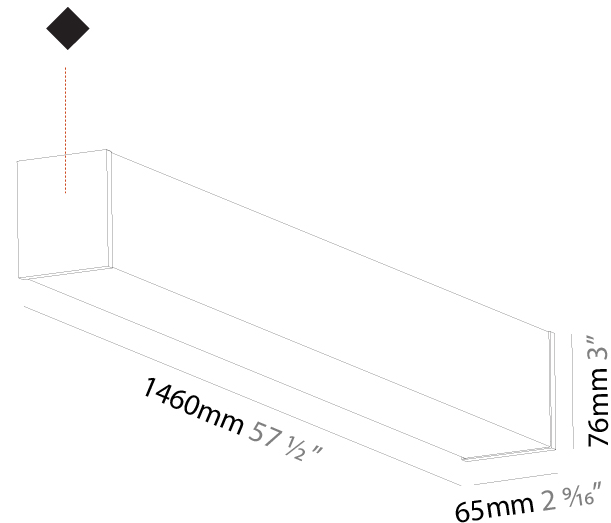

GENERAL

Series: Fino
Partner: Prolicht
Division: Architectural
Installation: Suspension
Product Type: Linear Profiles
Mounting Location: Ceiling

PHYSICAL

Shape: Rectangle
Length (mm): 1460
Length (in): 57 1/2
Width (mm): 65
Width (in): 2 9/16
Height (mm): 76
Height (in): 3
Max. Overall Height (mm): 2076
Max. Overall Height (in): 81 3/4
Weight (kg): 4.314
Weight (lbs): 9.510
Diffuser: PMMA - Opal
Fixture Finish: [SSR / BKV / CWI / CRY / HAB / UFT / ITA / RUA / FTG / MYG / LOD / PUS / FRO / FUP / KIA / POP / BLS / SPG / MEY / GOH / CHC / COM / ABZ / JAG / OBR / MOS / ROR](#)
Fixture Material: PMMA / Aluminum
Cable Details: [2000mm or 4000mm Transparent Cable](#)
Upon Request: Cable colour - White / Black / Orange / Red

ELECTRICAL

Lamp Type: LED (Zhaga Standard)
Input Wattage (W): 25
Total Output Wattage (W): 20 / 16 (3500K)
Dimming: [Non-Dimming / Phase Dimming (120Vac only) / 0-10V Dimming](#)
Driver Included: Yes
Driver Location: Integrated
Driver Type: Constant Current - 120 / 277Vac
Driver Class: Class 2
Input Voltage (V): 120 - 277
Constant Current (MA): 350 / 500 (3500K)

LED

Color Temperature (°K): [3000 / 3500 / 4000](#)
Max. Delivered Lumen (lm): 2850 / 2960 / 3020
CRI: >80 CRI
Lamp Life (hrs): 50000

OPTICAL

RATINGS AND CERTIFICATIONS

Certified By: Certified for North American Standards
IP rating: IP20