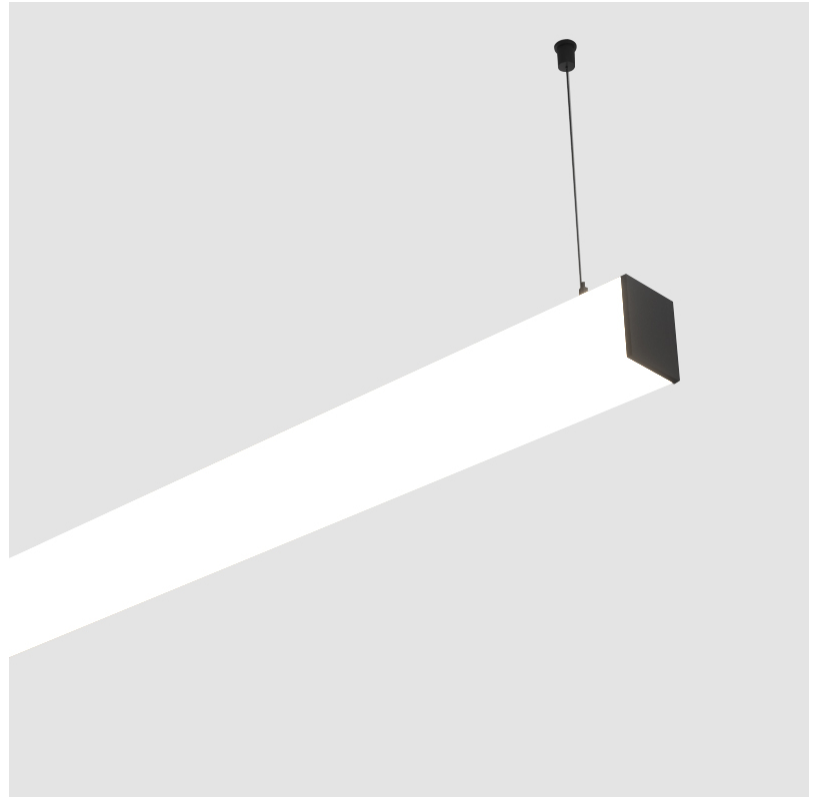

GENERAL

Series: Fino
Partner: Prolicht
Division: Architectural
Installation: Suspension
Product Type: Linear Profiles
Mounting Location: Ceiling

PHYSICAL

Shape: Rectangle
Length (mm): 1460
Length (in): 57 1/2
Width (mm): 65
Width (in): 2 9/16
Height (mm): 76
Height (in): 3
Max. Overall Height (mm): 2076
Max. Overall Height (in): 81 3/4
Weight (kg): 4.314
Weight (lbs): 9.510
Diffuser: PMMA - Opal
Fixture Finish: [SSR / BKV / CWI / CRY / HAB / UFT / ITA / RUA / FTG / MYG / LOD / PUS / FRO / FUP / KIA / POP / BLS / SPG / MEY / GOH / CHC / COM / ABZ / JAG / OBR / MOS / ROR](#)
Fixture Material: PMMA / Aluminum
Cable Details: [2000mm or 4000mm Transparent Cable](#)
Upon Request: Cable colour - White / Black / Orange / Red

ELECTRICAL

Lamp Type: LED (Zhaga Standard)
Input Wattage (W): 25
Total Output Wattage (W): 20 / 16 (3500K)
Dimming: [Non-Dimming / Phase Dimming (120Vac only) / 0-10V Dimming](#)
Driver Included: Yes
Driver Location: Integrated
Driver Type: Constant Current - 120 / 277Vac
Driver Class: Class 2
Input Voltage (V): 120 - 277
Constant Current (MA): 350 / 500 (3500K)

LED

Color Temperature (°K): [3000 / 3500 / 4000](#)
Max. Delivered Lumen (lm): 2850 / 2960 / 3020
CRI: >80 CRI
Lamp Life (hrs): 50000

OPTICAL

RATINGS AND CERTIFICATIONS

Certified By: Certified for North American Standards
IP rating: IP20